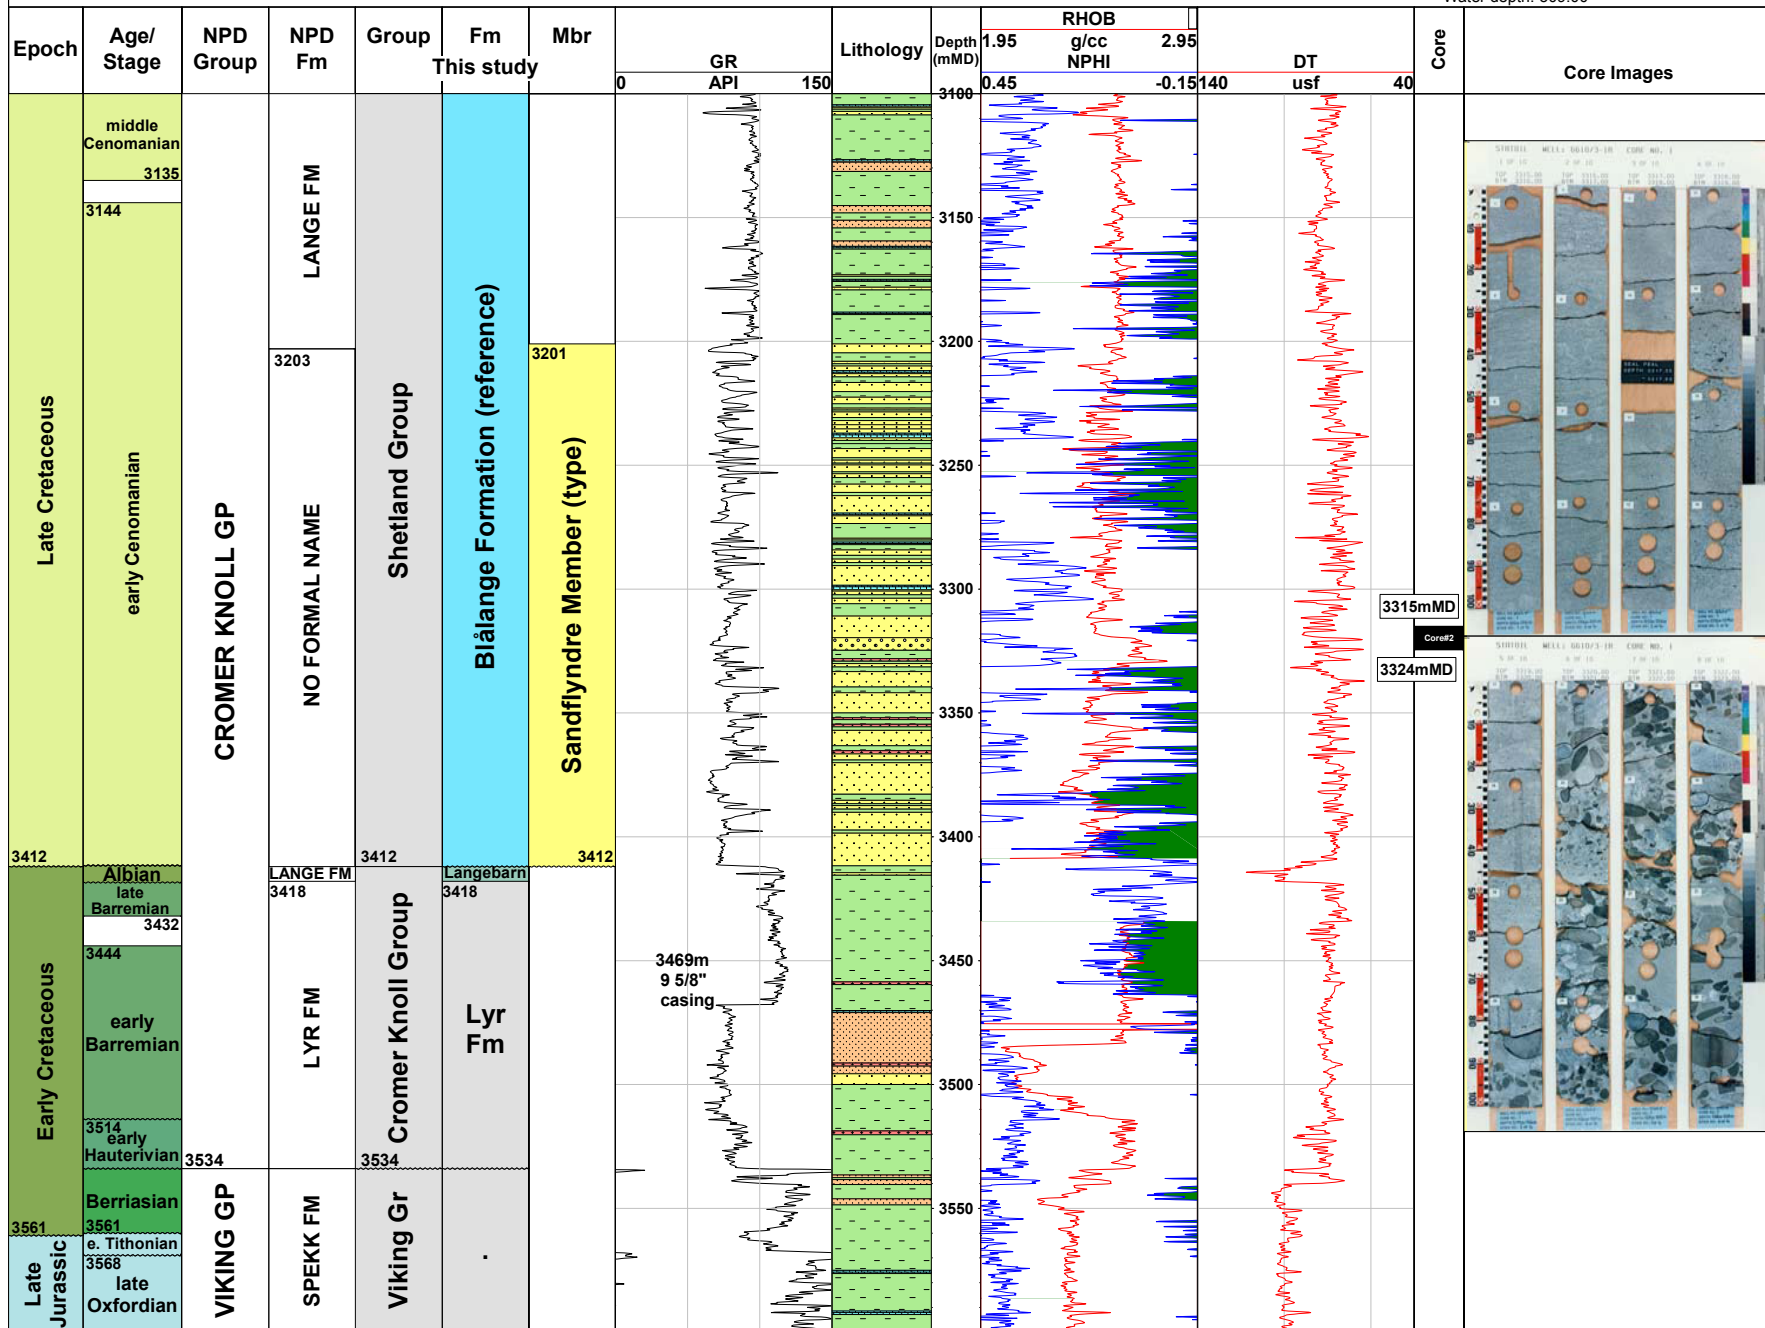

# 6610/3-1R. Type section: Sandflyndre Member (new)

Operator: Den norske stats oljeselskap a.s  
 Coordinates: 583170.04, 7424470.29  
 Range (MD): 3100.00m - 3600.00m  
 Scale: 1:500  
 TD: 4200.00m  
 Datum (KB): 23.00m  
 Long/Lat: 10.90170, 66.92490  
 Water depth: 309.00

3469m  
9 5/8"  
casing

3315mMD

3324mMD